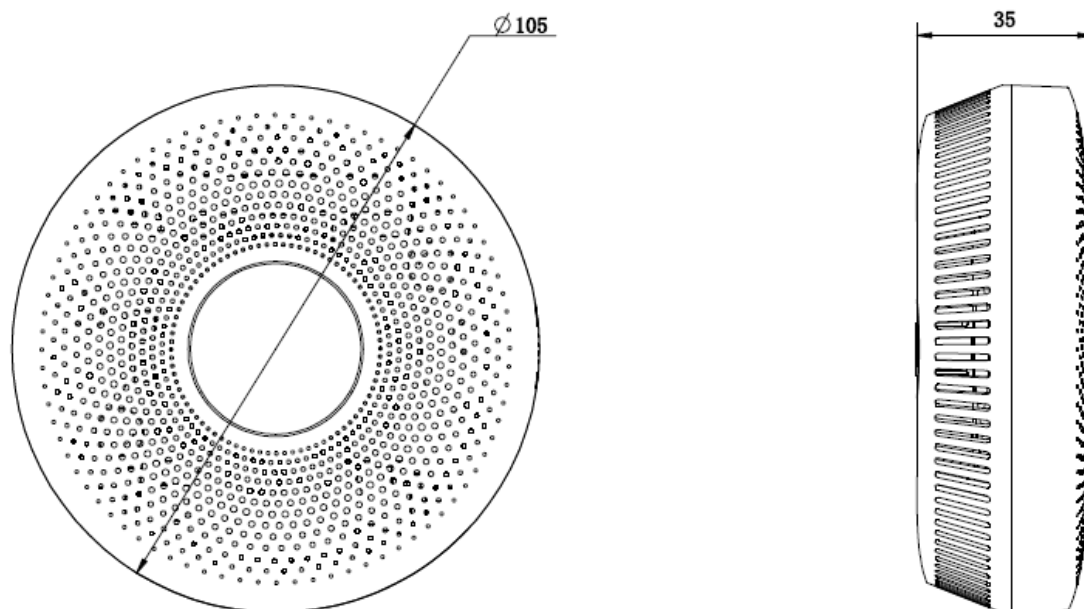

▪ Available Model

Smoke Alarm-HF-S3E-R

Smoke Detector-HF-S3E-R(VN-STD)

Smoke Alarm-HF-S3E-R8

Smoke Alarm-HF-S3E

Smoke Alarm-HF-S3E-R9

▪ **Dimension**

See Far, Go Further